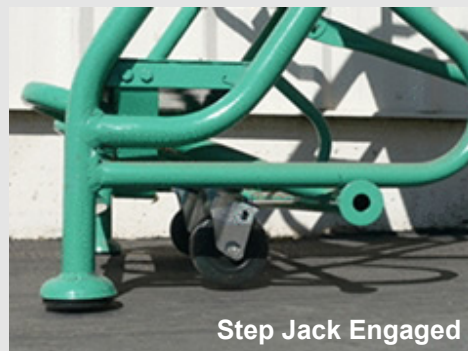

Work Stands Helicopter

Specifications

- Knock down construction for shipping
- Special height guardrails do not contact rotors
- Tool Trays allow the user to keep tools within arms reach and avoid the constant climbing up and down the ladder to retrieve tools
- Skid Stops keep the ladder from contacting the helicopter
- Stepjack floor locking device
- Two ladders can be used at one time to increase safety and efficiency
- OSHA Safety green enamel finish
- Optional paint colors
- Custom designs available