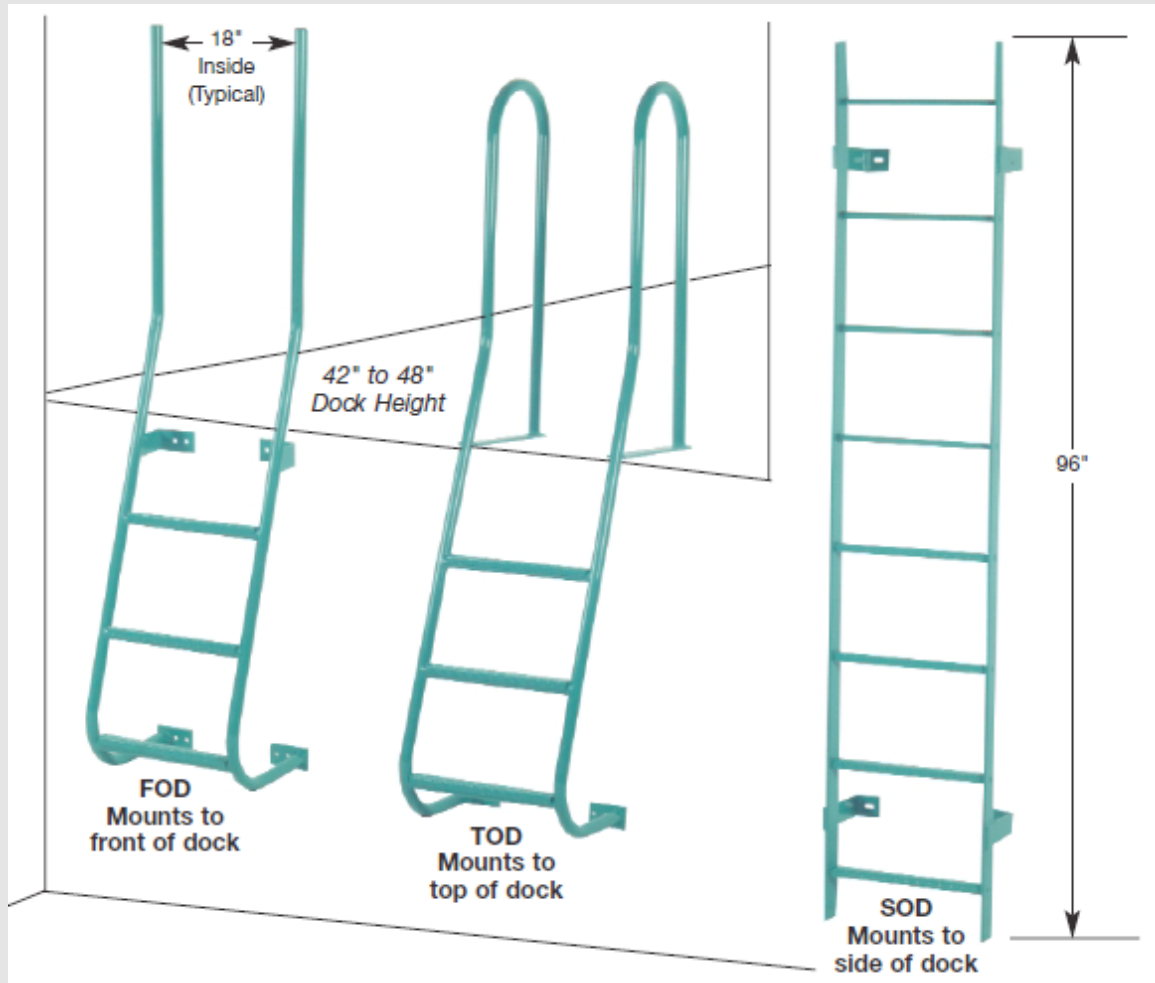

Loading Docks Ladders

Fits All Standard Loading Docks - Easy to Mount

Specifications

- 1-1/2" O.D. tube frames
- 42" Tall handrails
- Custom sizes available
- All steps have diamondplate cap welded to run (4 bottom rungs on SOD)
- OSHA Safety green paint finish
- Optional special paint colors
- Optional hot dip galvanized finish

- FOD - Front of Dock Mount
- TOD - Top of Dock Mount
- SOD - Side of Dock Mount

Ladder Industries